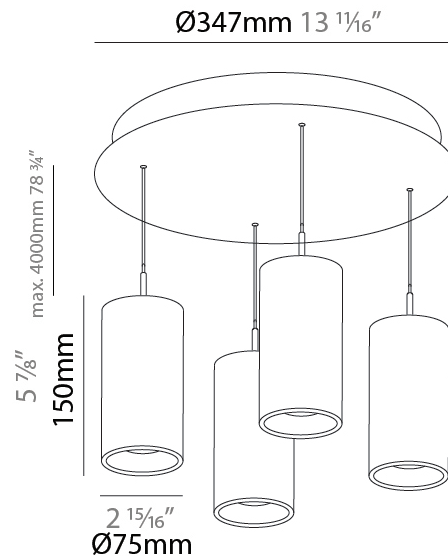

GENERAL

Series: G-Mini Round
Subseries: G-Mini Round Hangover
Brand: Prolight
Division: Architectural
Mounting Type: Suspension
Mounting Location: Ceiling
Subcategory: Spots

PHYSICAL

Shape: Cylinder
Diameter (mm): 75
Diameter (in): 2 ¹⁵/₁₆
Length (mm): 1200
Length (in): 47 ¹/₄
Height (mm): 150
Height (in): 5 ⁷/₈
Light Distribution: Direct
Diffuser: Shine Ring - NOR / OPL / YEL / ORA / RED / BLU / GRN
Fixture Finish: SSR / BKV / CWI / CRY / HAB / UFT / ITA / RUA / FTG / MYG / LOD / PUS / FRO / FUP / KIA / POP / BLS / SPG / MEY / GOH / GUM / CHC / COM / ABZ / JAG / OBR / MOS / ROR
Accent Finish: NOF / COP / MIR / SSS
Fixture Material: Extruded Aluminum / Steel
Cable Details: 2,000mm/78 3/4" / 4,000mm/157 1/2" - Cable, Black, Green, Orange, Red, White

ELECTRICAL

Lamp Type: LED (Zhaga Standard)
Input Wattage (W): 26
Total Output Wattage (W): 23.7
Dimming: Non-Dimmable
Driver Included: Yes
Driver Location: Integrated
Driver Type: Constant Current - Universal
Driver Class: Class 2
Input Voltage (V): 120 - 277

LED

Color Temperature (°K): 2700 / 3000 / 3500 / 4000
Max. Delivered Lumen (lm): 1557 / 1649 / 1740 / 1787
Nominal Lumen (lm): 1840 / 1949 / 2057 / 2112
CRI: >90 CRI
Lamp Life (hrs): 50000

OPTICAL

Beam Angle: 6 / 22 / 38

RATINGS AND CERTIFICATIONS

Certified By: Certified for North American Standards
IP rating: IP20