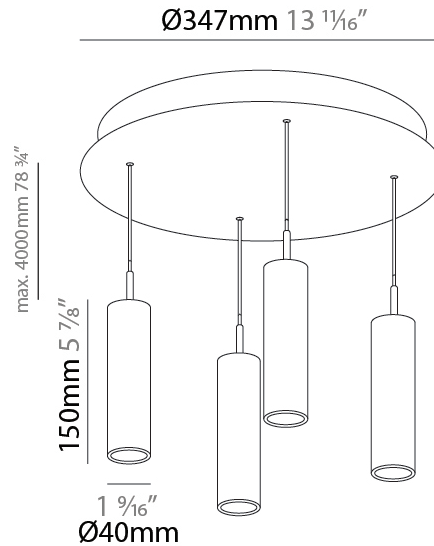

GENERAL

Series: G-Mini Round
Subseries: G-Mini Round Hangover
Brand: Prolight
Division: Architectural
Mounting Type: Suspension
Mounting Location: Ceiling
Subcategory: Spots

PHYSICAL

Shape: Cylinder
Diameter (mm): 347
Diameter (in): 13 1/16
Height (mm): 150
Height (in): 5 7/8
Light Distribution: Direct
Fixture Finish: SSR / BKV / CWI / CRY / HAB / UFT / ITA / RUA / FTG / MYG / LOD / PUS / FRO / FUP / KIA / POP / BLS / SPG / MEY / GOH / GUM / CHC / COM / ABZ / JAG / OBR / MOS / ROR
Accent Finish: NOF / COP / MIR / SSS
Fixture Material: Extruded Aluminum / Steel
Cable Details: 2,000mm/78 3/4" / 4,000mm/157 1/2" - Cable, Black, Green, Orange, Red, White

ELECTRICAL

Lamp Type: LED (Zhaga Standard)
Input Wattage (W): 39
Total Output Wattage (W): 35.4
Dimming: Non-Dimmable
Driver Included: Yes
Driver Location: Integrated
Driver Type: Constant Current - Universal
Driver Class: Class 2
Input Voltage (V): 120 - 277

LED

Color Temperature (°K): 2700 / 3000 / 3500 / 4000
Max. Delivered Lumen (lm): 2776 / 2904 / 3012 / 3080
Nominal Lumen (lm): 3878 / 4056 / 4206 / 4301
CRI: >90 CRI
Lamp Life (hrs): 50000

OPTICAL

Beam Angle: 40 / 52

RATINGS AND CERTIFICATIONS

Certified By: Certified for North American Standards
IP rating: IP20